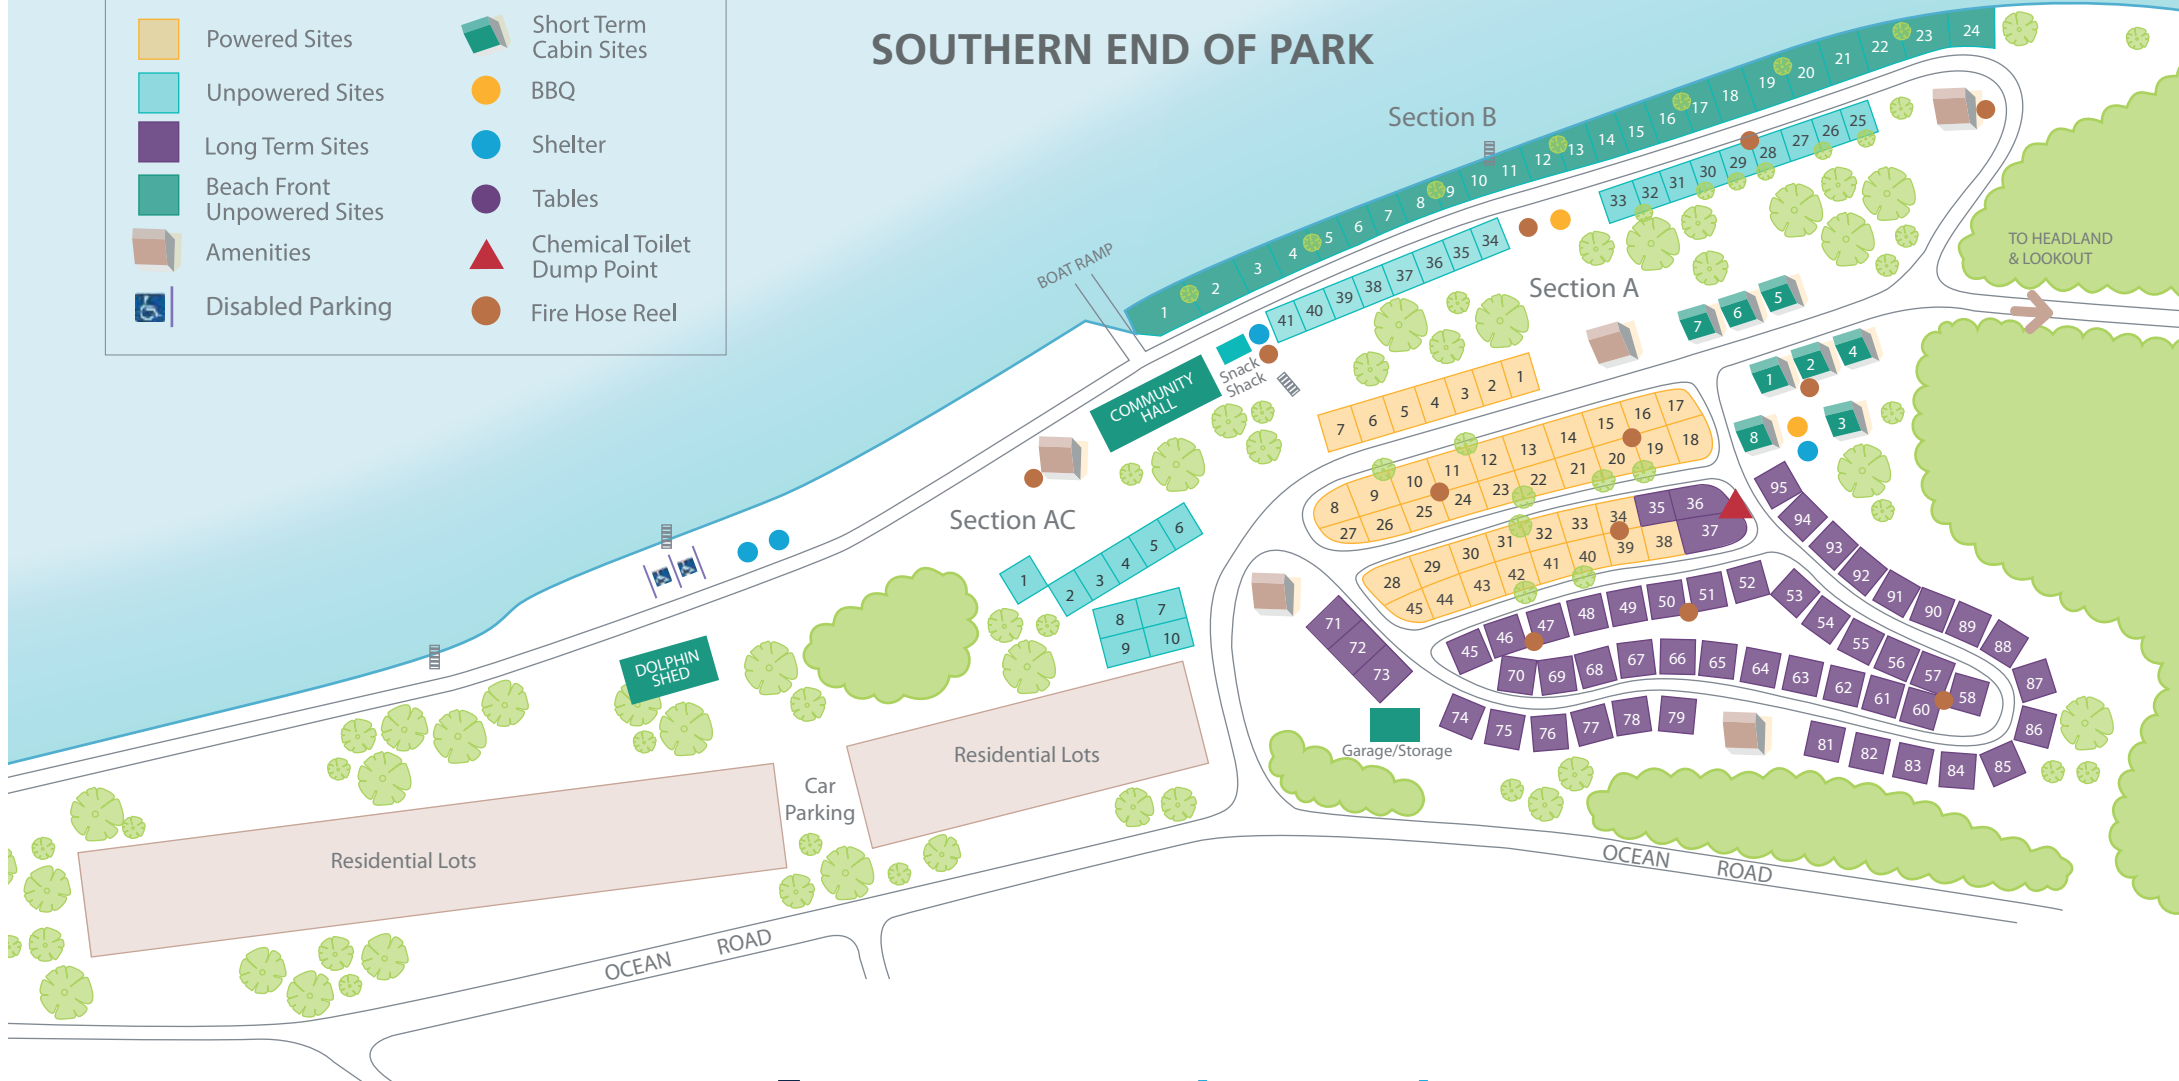

SOUTHERN END OF PARK

KEY

 Powered Sites	 Short Term Cabin Sites
 Unpowered Sites	 BBQ
 Long Term Sites	 Shelter
 Beach Front Unpowered Sites	 Tables
 Amenities	 Chemical Toilet Dump Point
 Disabled Parking	 Fire Hose Reel