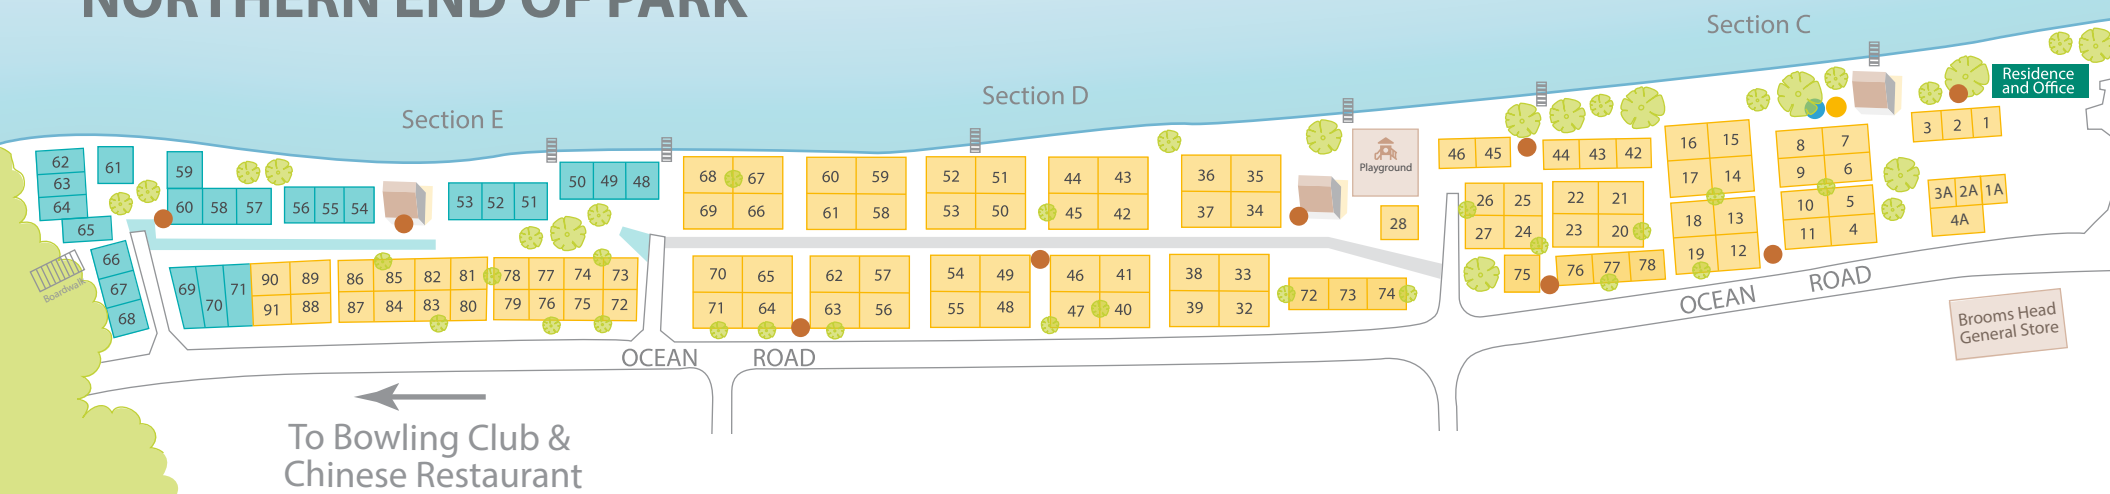

KEY

Powered Sites	BBQ
Unpowered Sites	Shelter
Long Term Sites	Tables
Beach Front Unpowered Sites	Chemical Toilet Dump Point
Amenities	Fire Hose Reel
Short Term Cabin Sites	Parking

SOUTHERN END OF PARK

NORTHERN END OF PARK