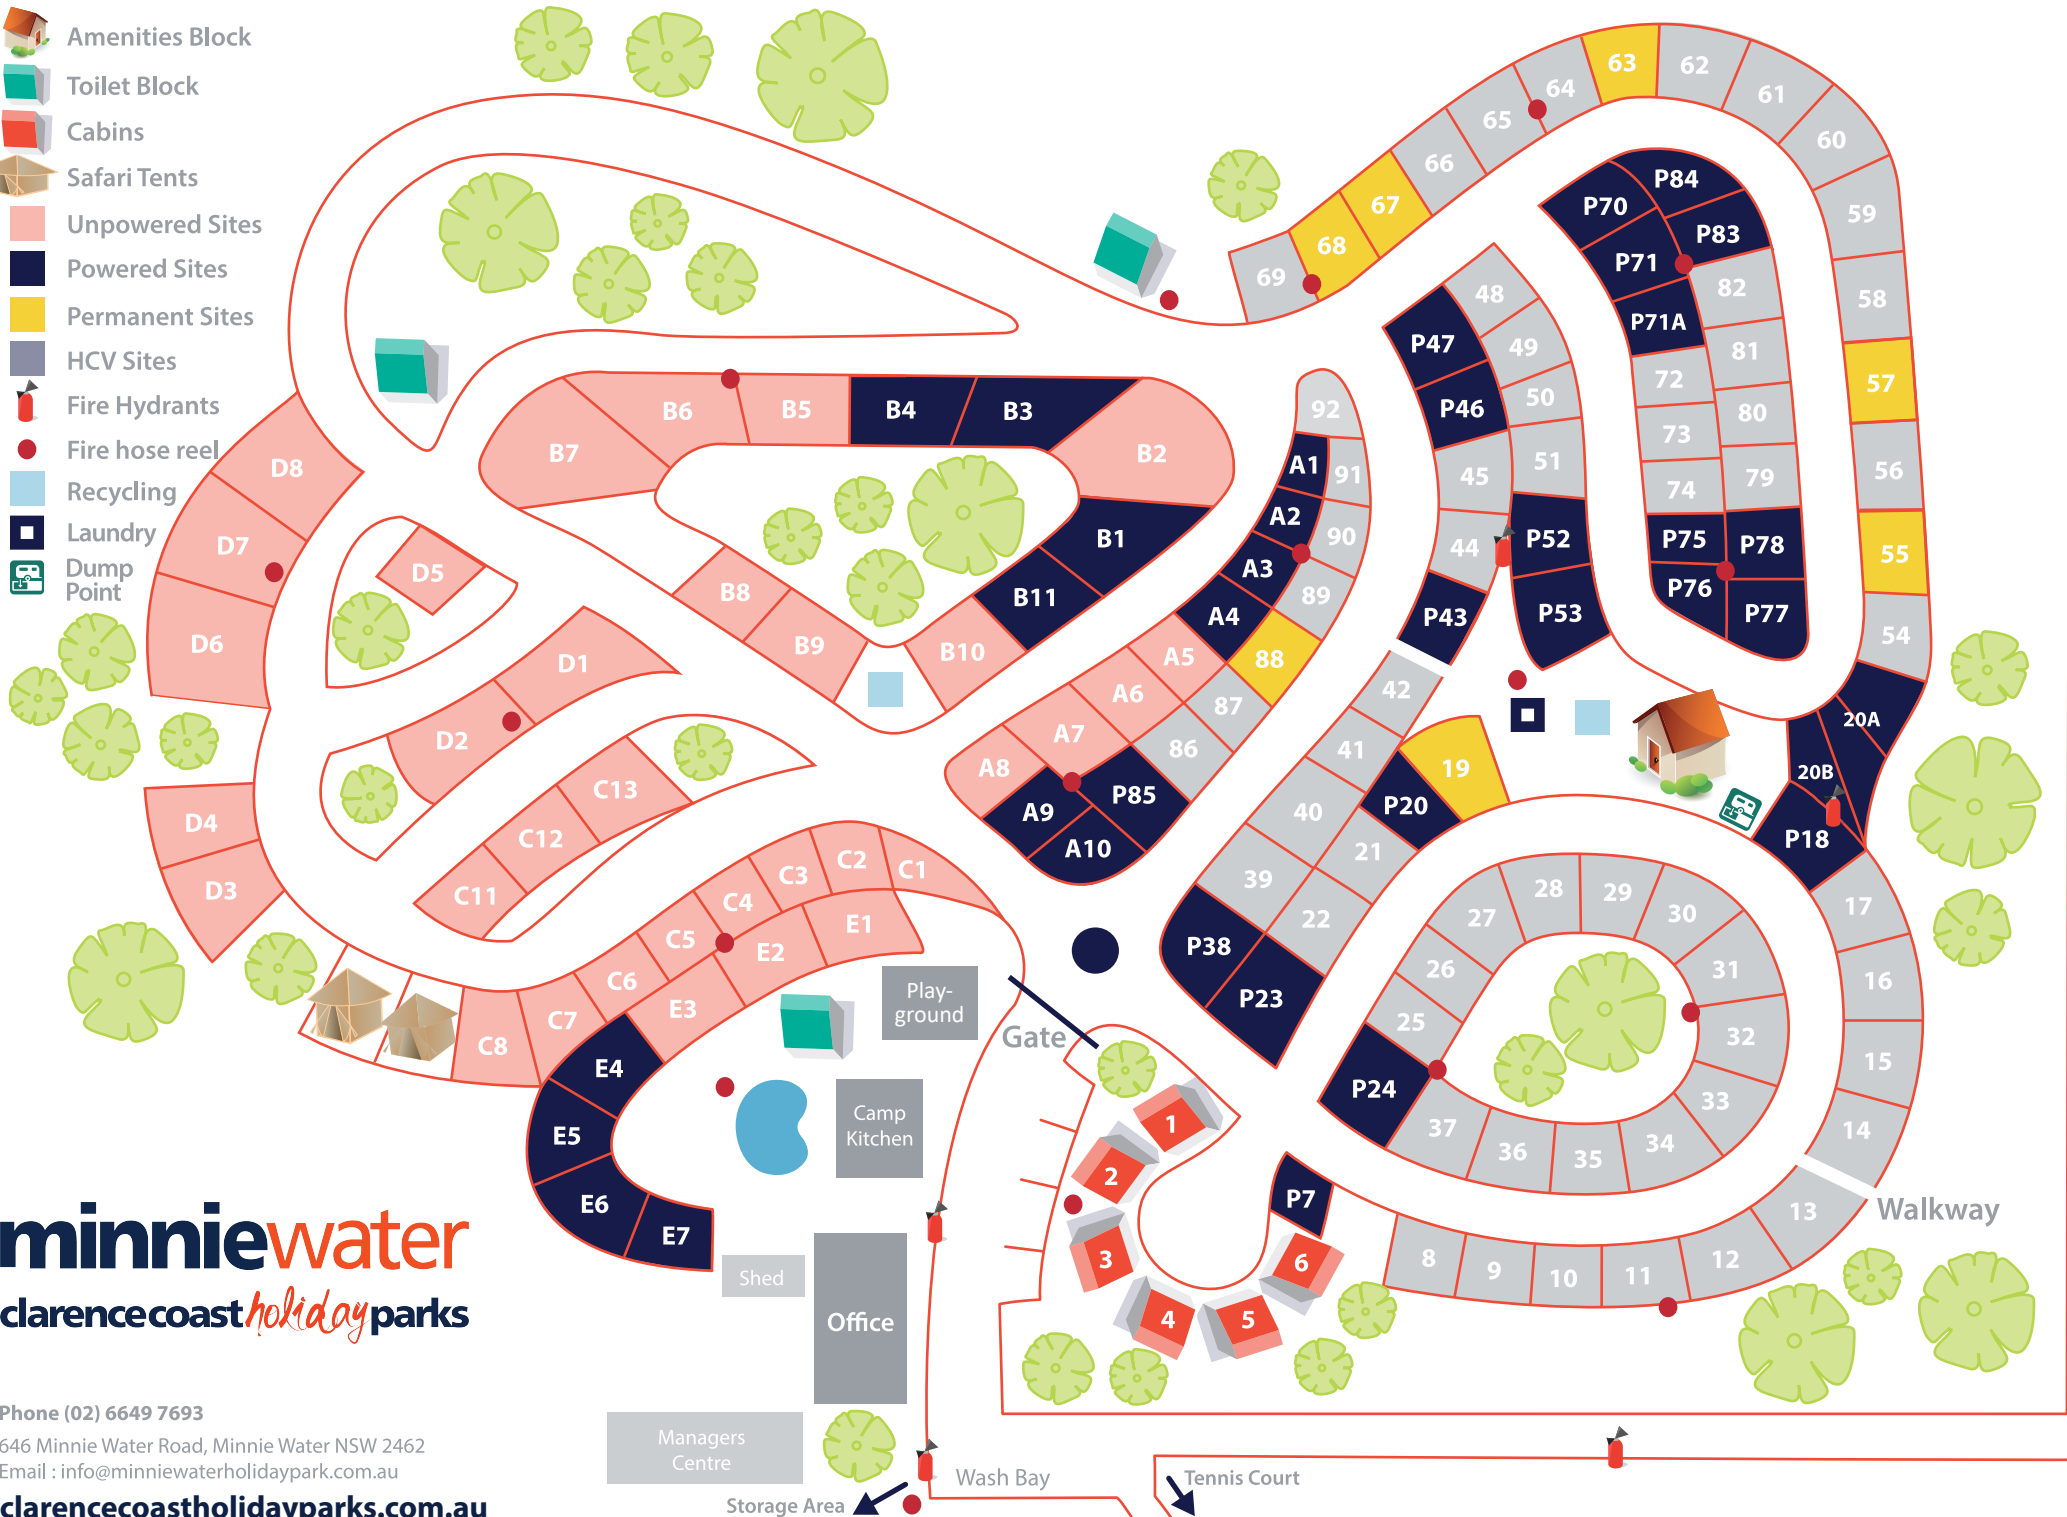

- KEY**
-  Amenities Block
  -  Toilet Block
  -  Cabins
  -  Safari Tents
  -  Unpowered Sites
  -  Powered Sites
  -  Permanent Sites
  -  HCV Sites
  -  Fire Hydrants
  -  Fire hose reel
  -  Recycling
  -  Laundry
  -  Dump Point